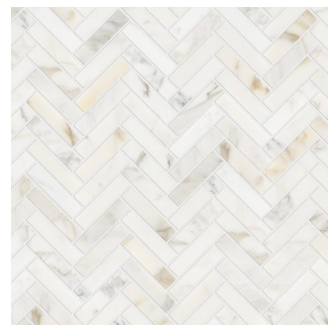

12"x11" Picket

CALACATTA

Satin
Finish

Floor
Wall

Indoor
Outdoor

Shower
Floor/Wall

Residential
Commercial

Calacatta
Basketweave