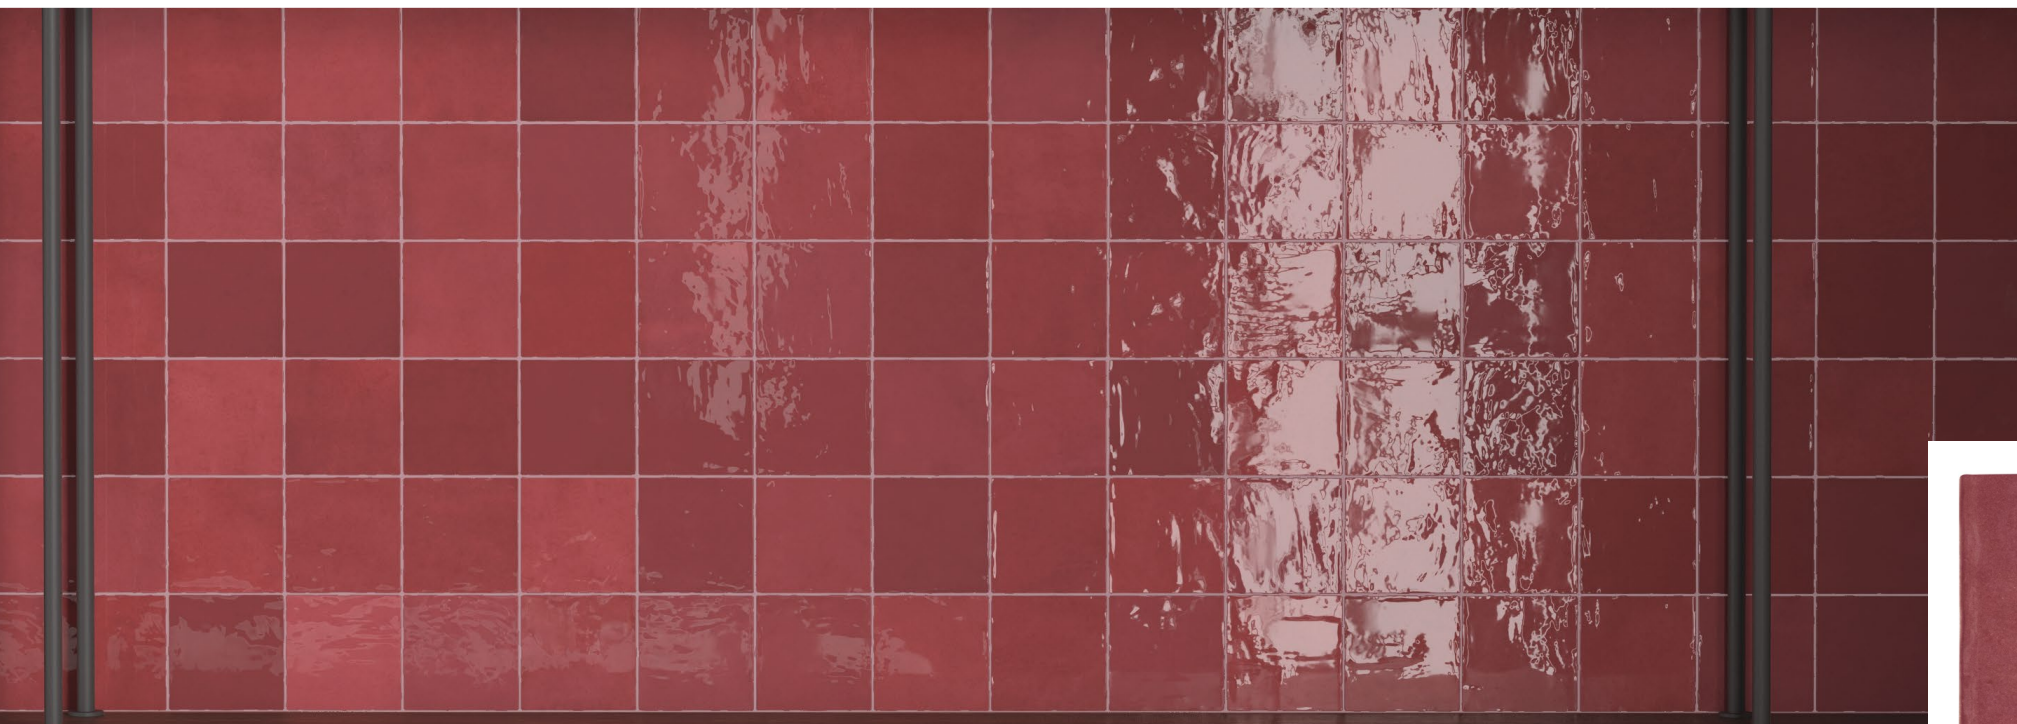

5"x5"

Gloss
Finish

Wall

Indoor

Shower
Wall

Residential
Commercial

Sapphire