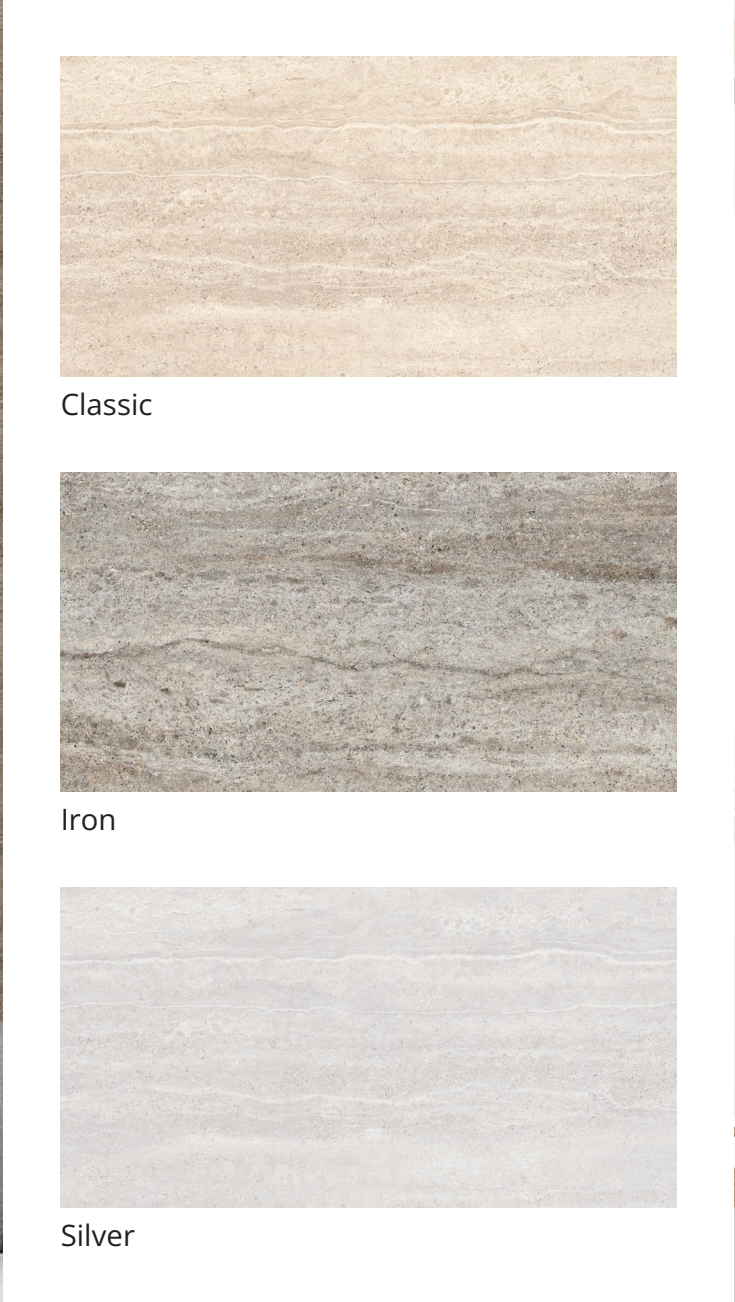

12"x24"

24"x48"

30"x60"

Matte
Finish

Floor
Wall

Indoor
Outdoor

Shower
Floor/Wall

Tub Submerge

Pool Decking
Pool Submerge

Residential
Commercial

Classic

Iron

Silver