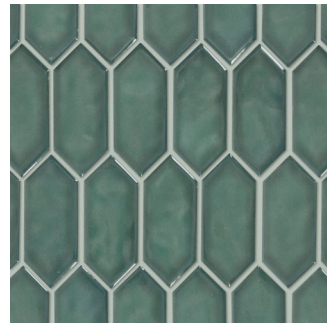

Rosewood

Juniper

Slate

Moss

11"x12" Picket

Bianco

Juniper

Moss

Admiral

Rosewood

Slate

3"x6"

4"x10"

3"x12"

Graceful Gray

Simply White