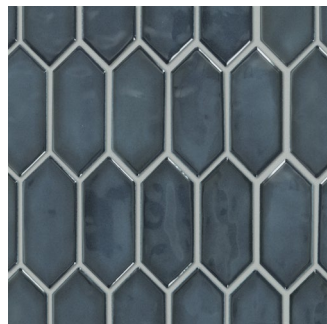

Rosewood

Juniper

Slate

Moss

11"x12" Picket

Bianco

Juniper

Moss