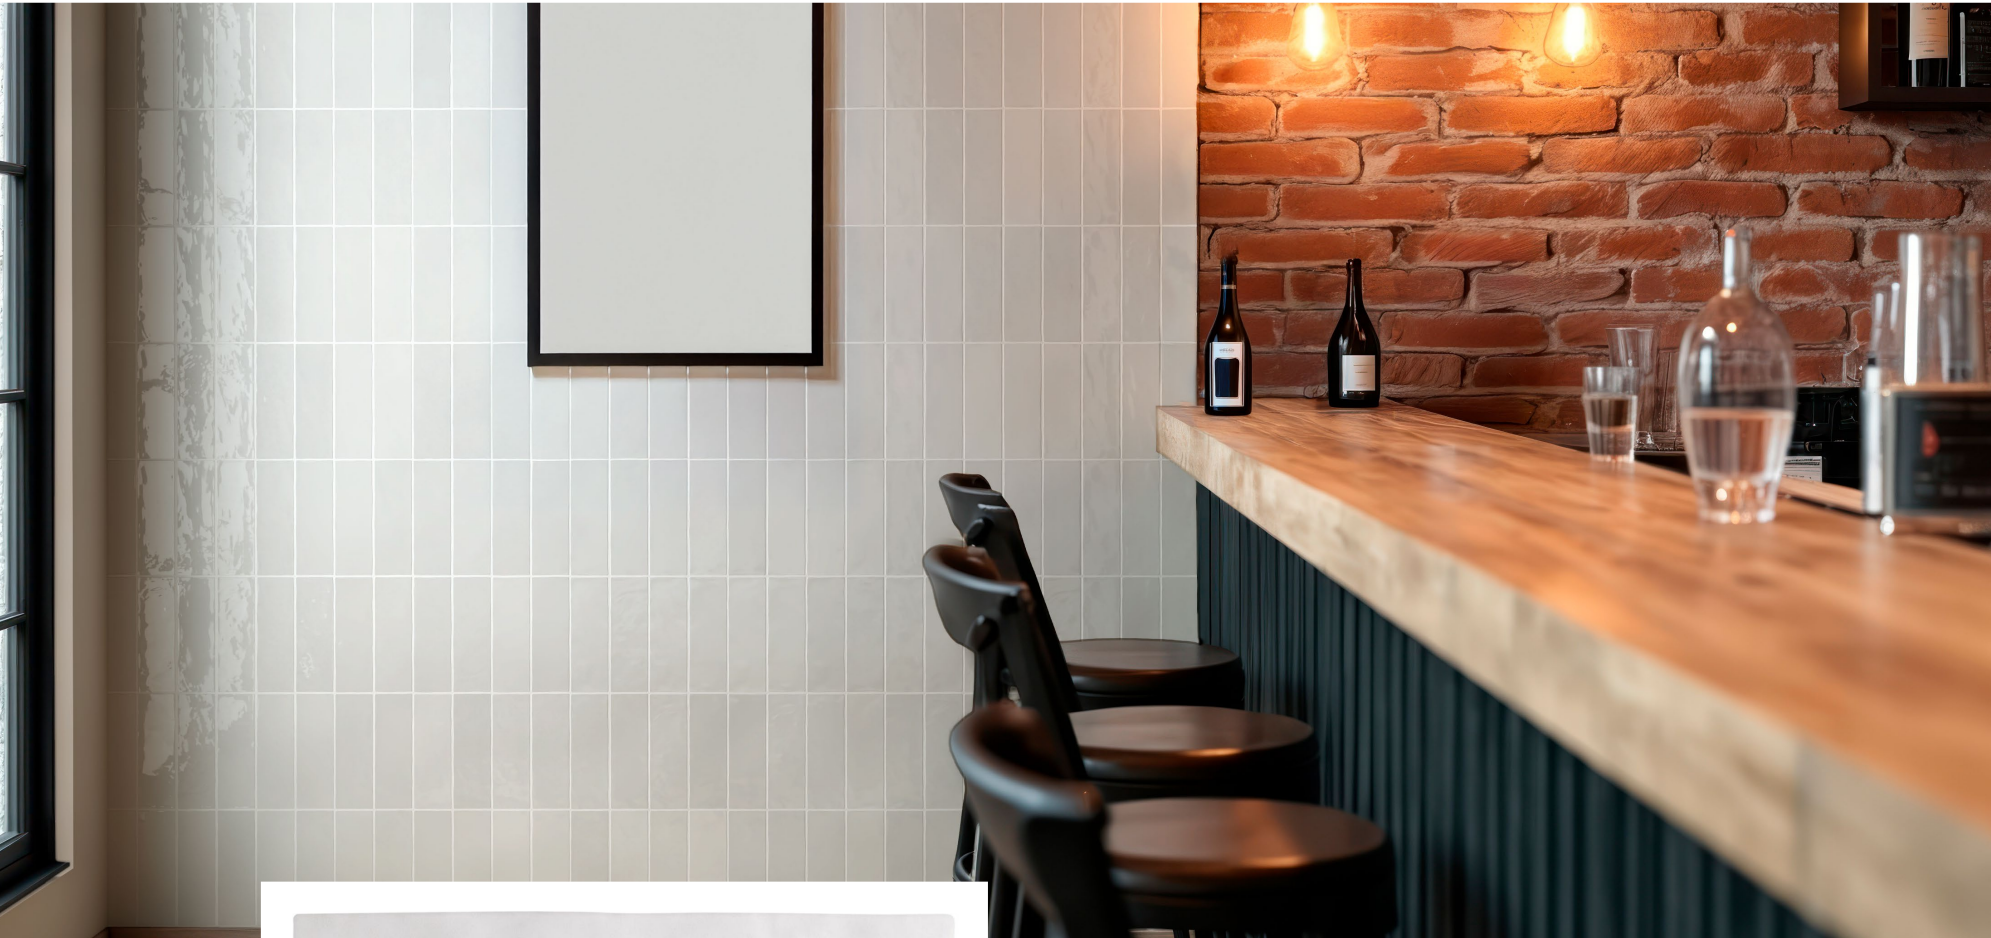

2.5"x8"

Gloss
Finish

Wall

Indoor

Shower
Wall

Residential
Commercial