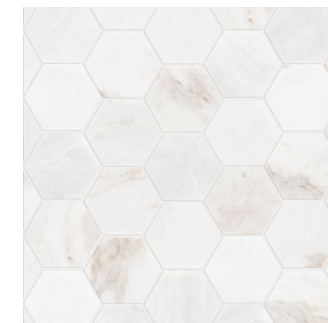

Bianco Orion Hex