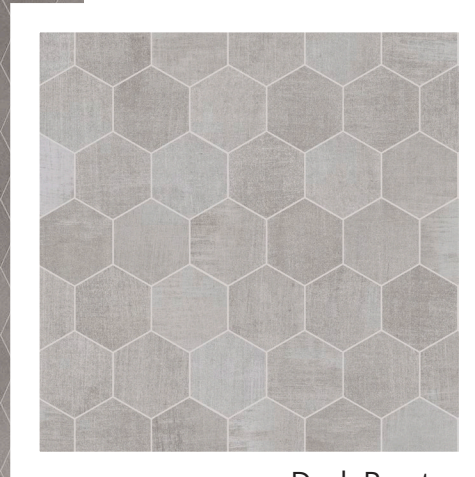

Matte
Finish

Floor
Wall

Indoor
Outdoor

Shower
Floor/Wall

Tub Submerge

Pool Decking

Residential
Commercial

Dark Pewter