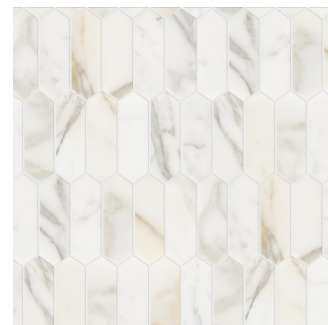

Calacatta
Picket