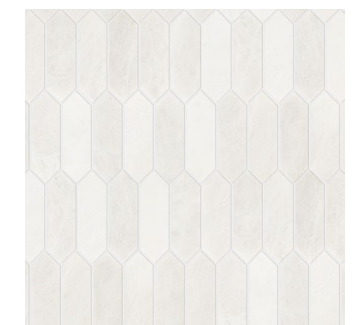

Iceberg
Picket