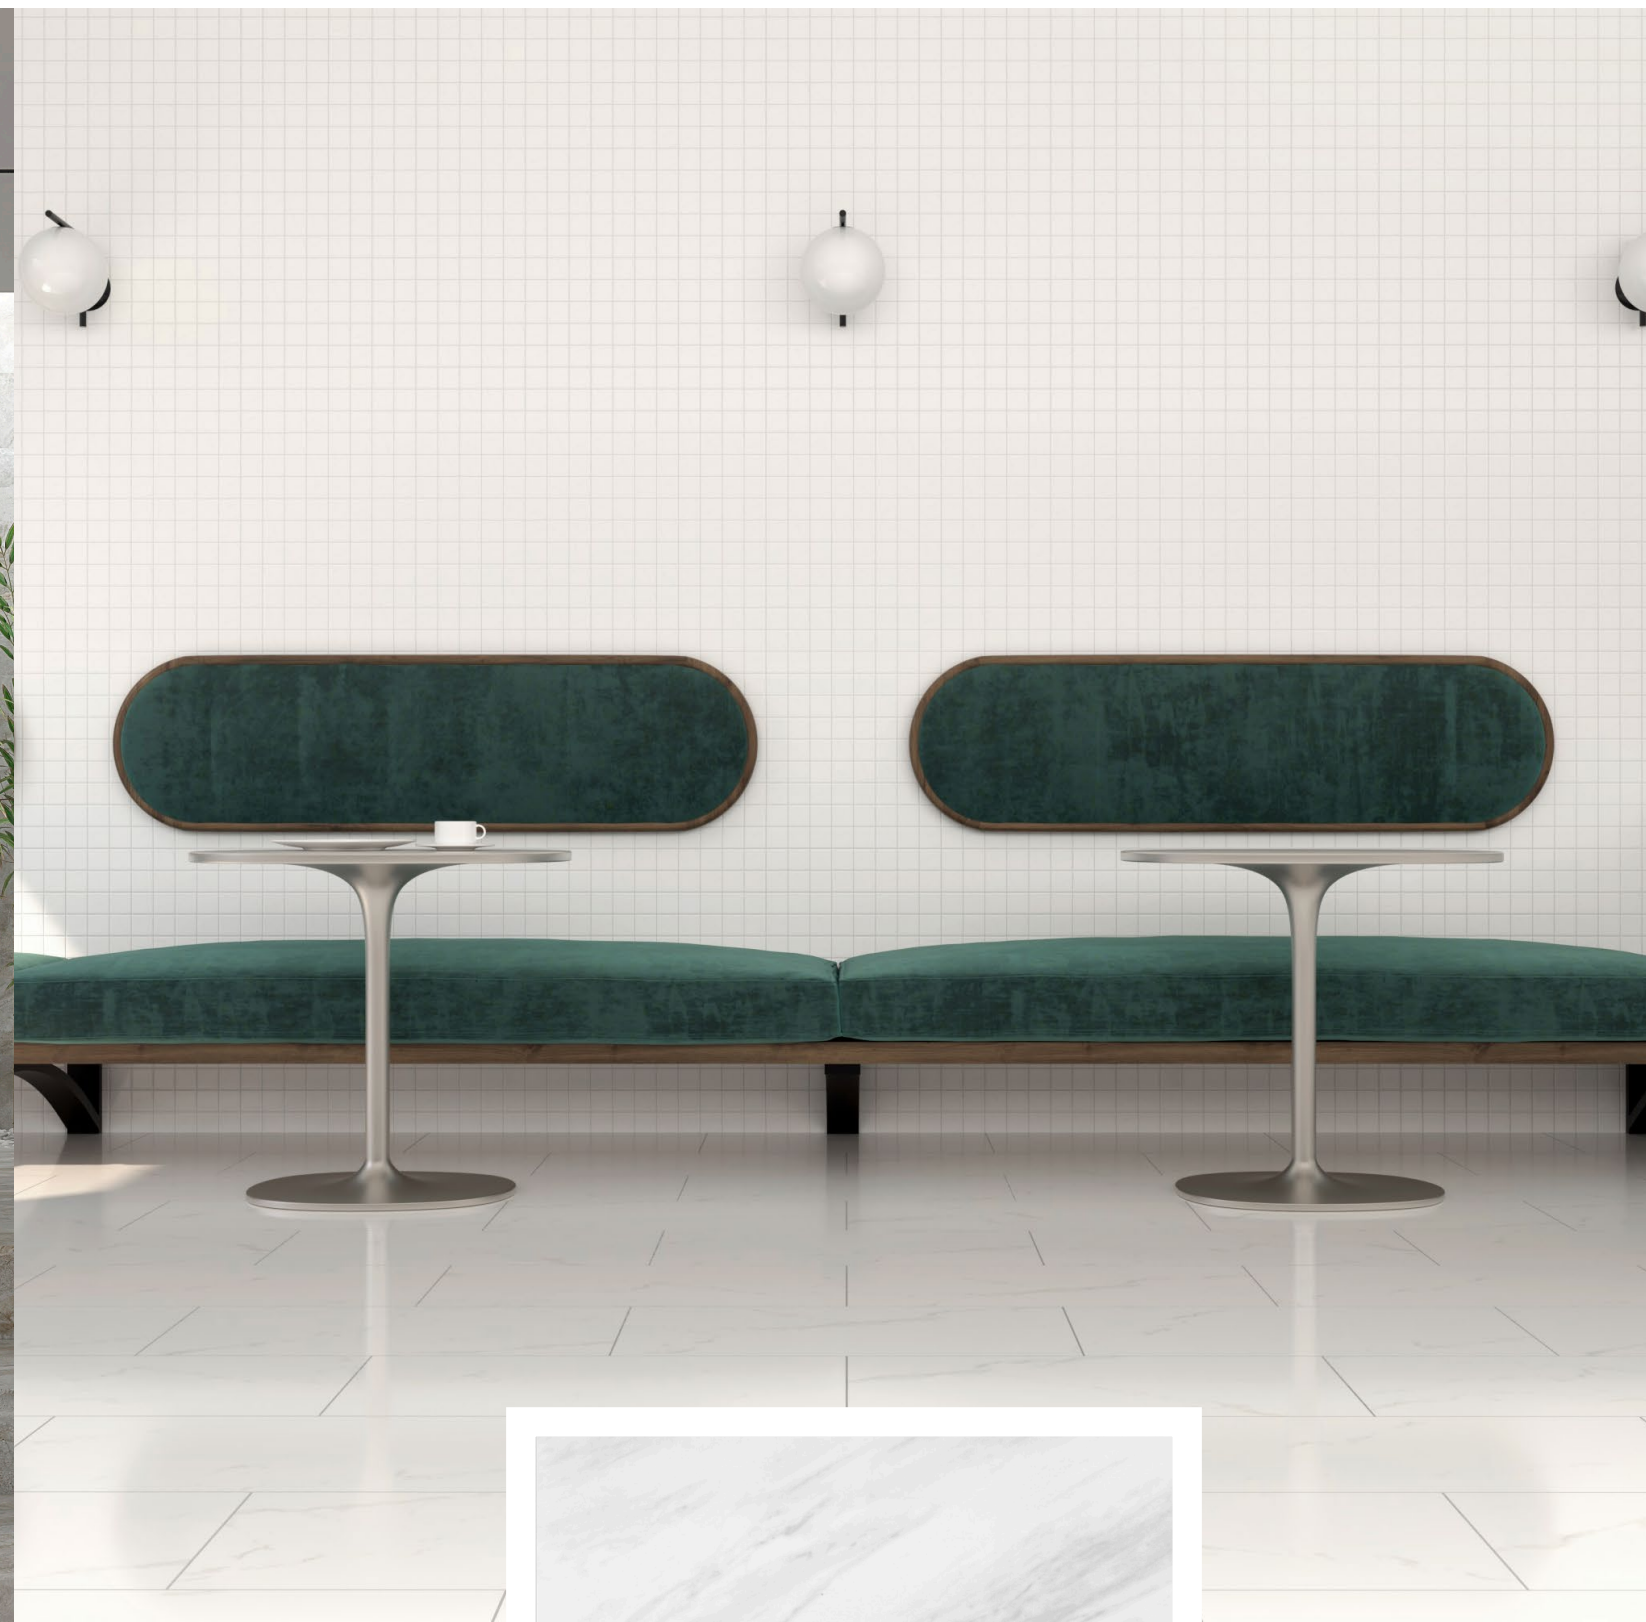

Snow

24"x48"

Satin
Finish

Floor
Wall

Indoor
Outdoor

Shower
Floor/Wall

Residential
Commercial

Gray